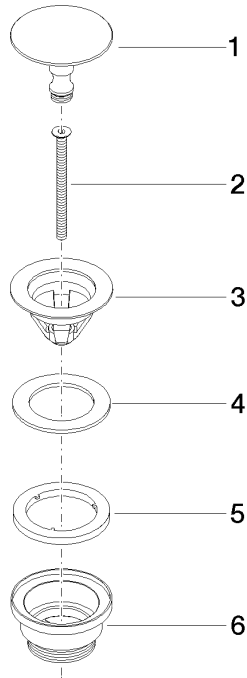

10 126 970

Fits: IMO, LULU, MADISON, MEM, TARA,
CL.1, LISSÉ, VAIA, META, CYO

	Brushed Light Gold	10 126 970-27
	Chrome	10 126 970-00
	Brushed Platinum	10 126 970-06
	Platinum	10 126 970-08
	Durabress (23kt Gold)	10 126 970-09
	Dark Chrome	10 126 970-19
	Light Gold	10 126 970-26
	Brushed Durabress (23kt Gold)	10 126 970-28
	Matte Black	10 126 970-33
	Brushed Bronze	10 126 970-42
	Brushed Champagne (22kt Gold)	10 126 970-46
	Champagne (22kt Gold)	10 126 970-47
	Brushed Chrome	10 126 970-93
	Brushed Dark Platinum	10 126 970-99

Basin Waste without press-closing 1 1/4" - Brushed Light Gold

IMO

10 126 970

Only suitable for sinks without an overflow.

10 126 970

mm [inches]

10 126 970

Parts for other finishes can be found here: [Chrome](#)

Spare parts list

No.	Item Number	Name	Quantity used	Delivery time
1	09 31 20 097-27	plug	1	60
2	09 30 30 179 90	screw	1	2
3	09 11 01 038-27	cup	1	60
4	09 14 05 061 90	seal	1	2
5	09 14 03 153 90	seal	1	2
6	09 11 10 156-27	connection	1	60